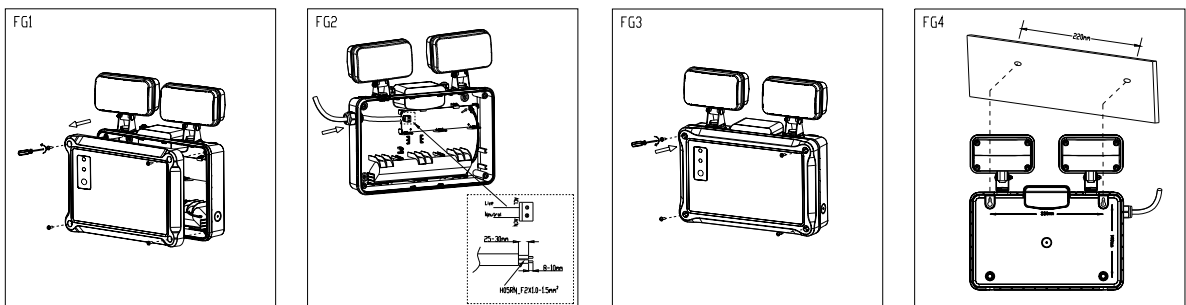

► Materials:

Housing	PC
Housing color	White
Lamp Cover	PC

► Product Dimension:

Unit:mm

Unique Features:

2*15pcs SMD 2835

Indicator

Holes for AC power

Light Distribution Curve:

Installation:

► Size And Packing:

Power range	Product size(mm)	Packing size(mm)	N.W(Kg)	G.W(Kg)
10W	301x298x79	310x305x87		

► Notice For User:

- Please turn off power before install or charge assembly parts.
- The input voltage and lamps should be matched, after connecting the power line,
- Please make sure the wiring section is insulated.
- No-professionals must not install and disassemble the lamps.