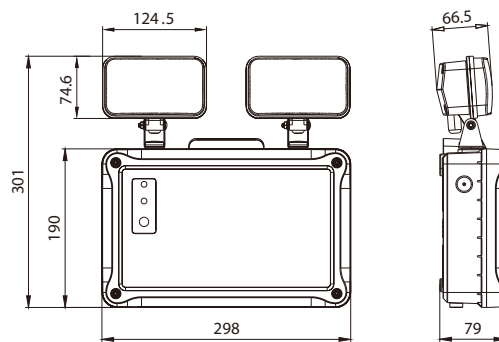

Applications:

- Hotel
- Hospital
- Office building
- Hallways
- The mall
- Meeting room
- Movie Theater
- The lobby

► Technical Characteristics:

Brand	Optimal Light
Model name	OPT-ELT3
Rated voltage	220-240 VAC~50-60Hz
Operating mode	Non-maintained
Rated wattage	10W
Led Source	SMD2835/1W 2*15/6500K
Emergency Luminance Flux	1000lm
Battery	LiFePO18650 /9.6V1800Ah
Charge	≤24H
Discharge duration	3H
Battery life	Up to 4 years
Power factor	≥0.5
Operating temp range	40 °C
IP Rating	IP65
Electric protection	Class
Weight	1460g
Lifetime	20000 hrs
Warranty	3 years

► Materials:

Housing	PC
Housing color	White
Lamp Cover	PC

► Product Dimension:

Unit:mm

Unique Features:

2*15pcs SMD 2835

Indicator

Holes for AC power

Light Distribution Curve:

Installation:

► Size And Packing:

Power range	Product size(mm)	Packing size(mm)	N.W(Kg)	G.W(Kg)
10W	301x298x79	310x305x87		

► Notice For User:

- Please turn off power before install or charge assembly parts.
- The input voltage and lamps should be matched, after connecting the power line,
- Please make sure the wiring section is insulated.
- No-professionals must not install and disassemble the lamps.